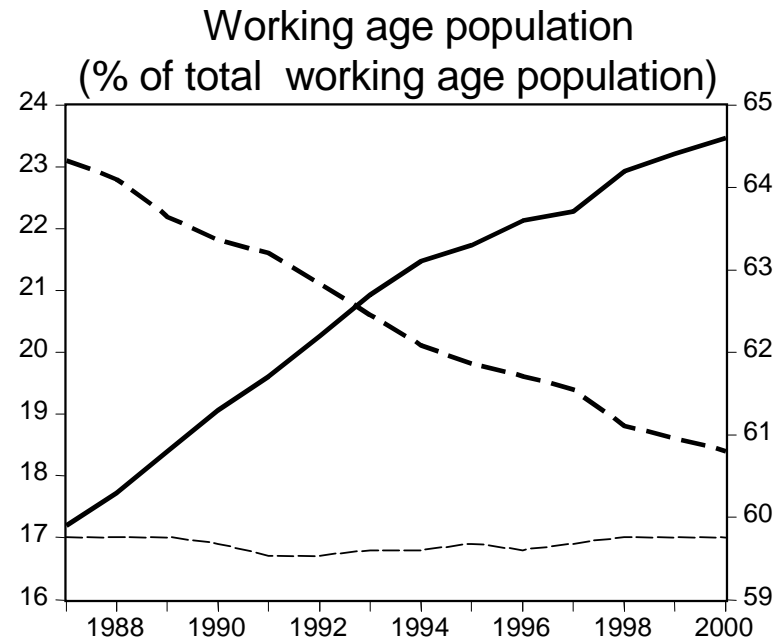

Labour force and working age population by age groups in the European Union

- - - 15-24
 — 25-54 (right hand scale)
 - . - 55-64