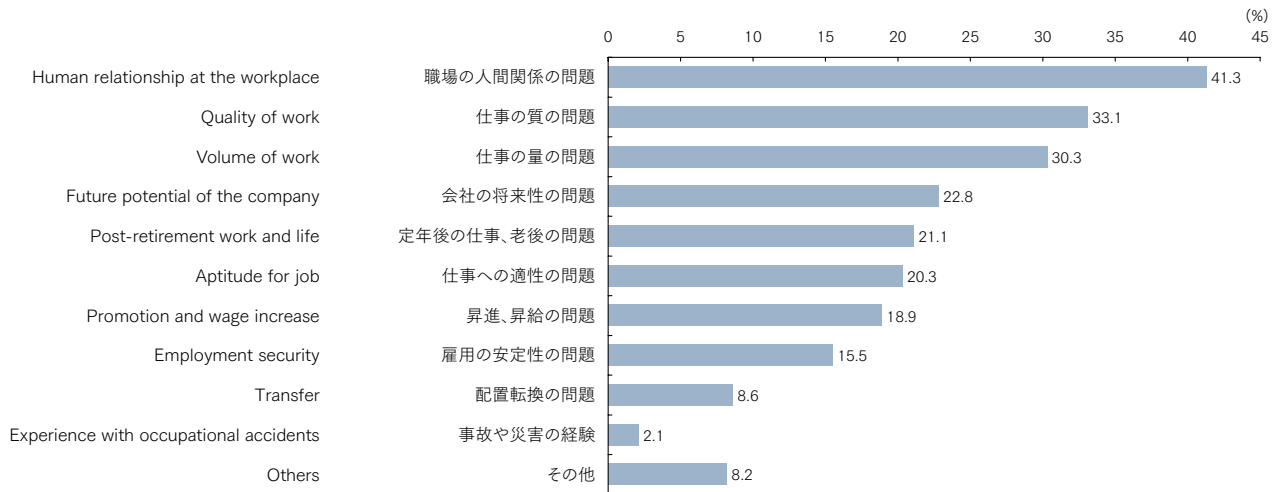

64. Source of Work-related Stress and Anxiety (Multiple Answers)

仕事や職業生活に関する強い不安・悩み・ストレスの内容（複数回答）

Source: Ministry of Health, Labour and Welfare, *Survey for labor health situation, 2012*

Note: Data shown refers to regular employees and dispatched workers surveyed.