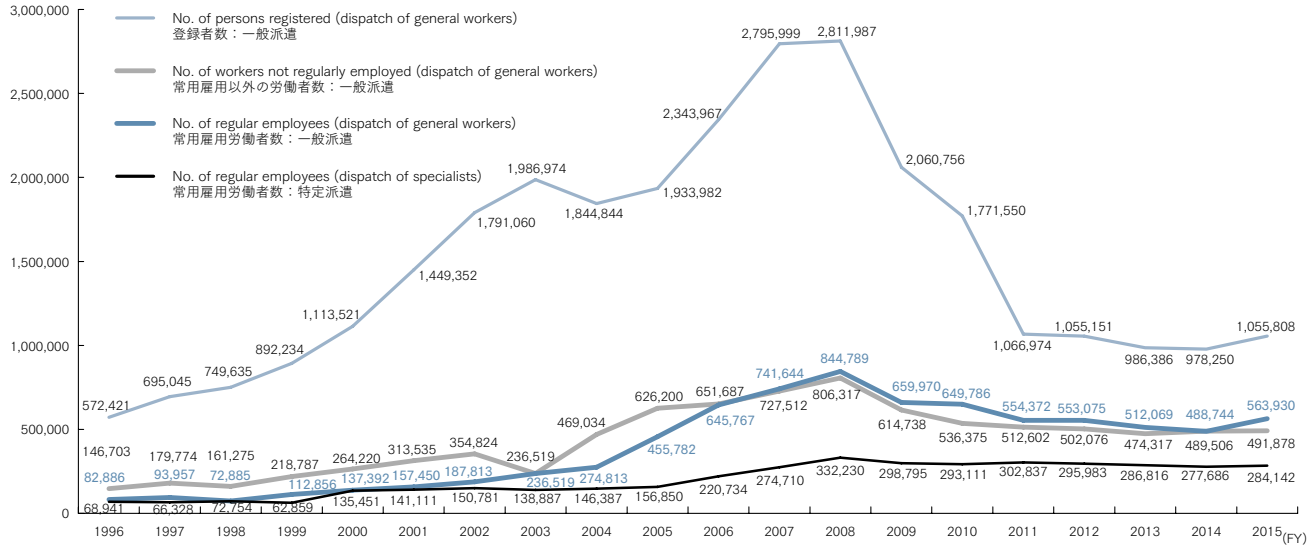

26. Trends in Number of Dispatched Workers 派遣労働者数の推移

Source: Released by Ministry of Health, Labour and Welfare, 2015

Note: Data for the number of workers not regularly employed is converted for comparison with regular employment data (total annual working hours by all workers not regularly employed are divided by total annual working hours per regular employee).