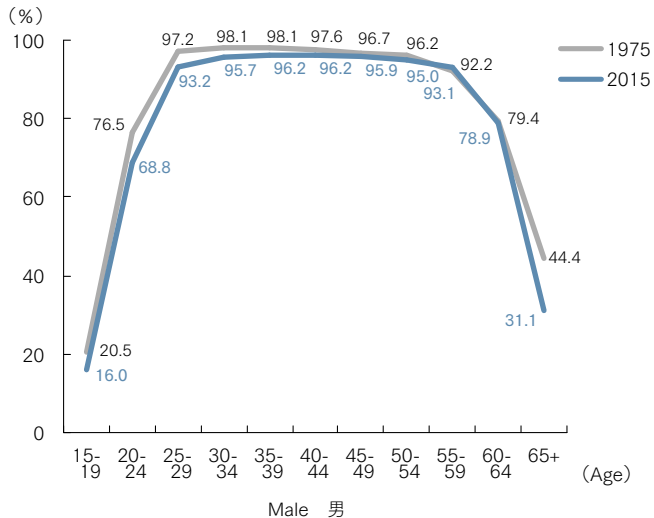

8. Labor Force Participation Rate by Sex and Age Group

性・年齢階級別労働力率の推移

Source: Statistics Bureau, Ministry of Internal Affairs and Communications, **Labour Force Survey**

Note: Labor force participation rate = (Labor force / Persons 15 years old and over) × 100