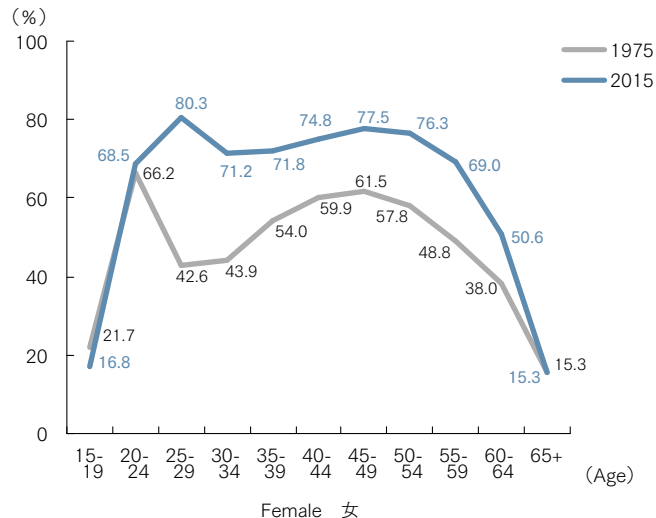

8. Labor Force Participation Rate by Sex and Age Group

性・年齢階級別労働力率の推移

Source: Statistics Bureau, Ministry of Internal Affairs and Communications, **Labour Force Survey**

Note: Labor force participation rate = (Labor force / Persons 15 years old and over) × 100