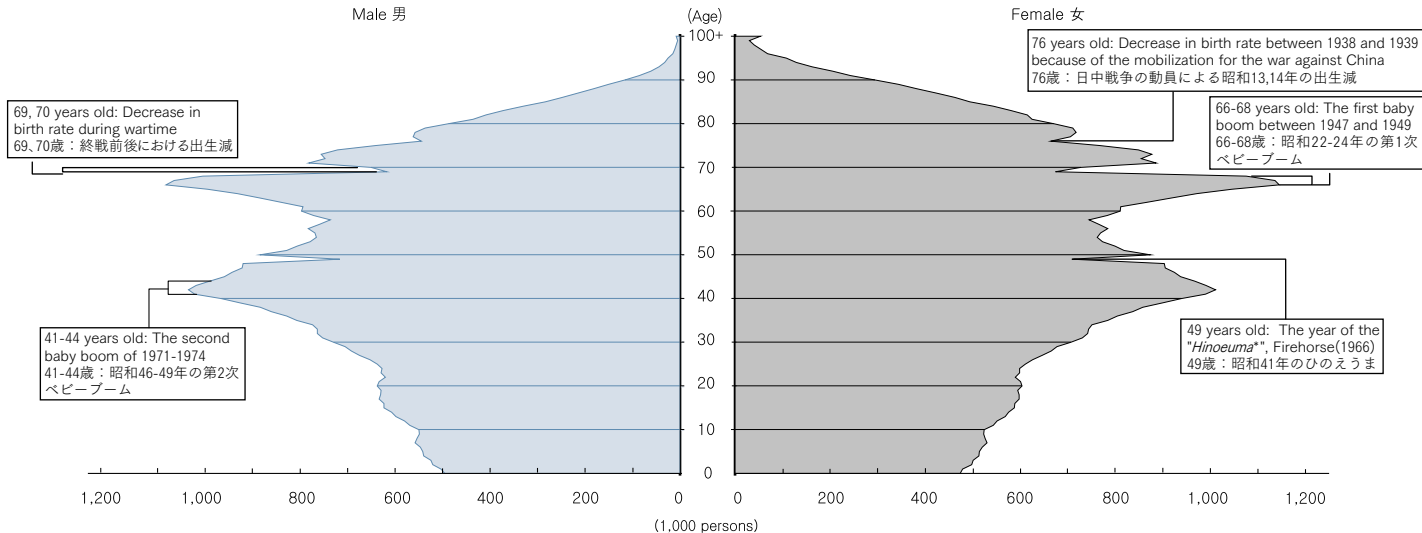

7. Population Pyramid (2015)

人口ピラミッド (2015年)

Source: Statistics Bureau, Ministry of Internal Affairs and Communications

Notes: 1) *The Year of the Firehorse occurs every 60 years in the Eastern Zodiac. It is superstitiously believed that females born to this sign will create evil, and many people avoided having children in this year.
2) Comments on graph apply to both male and female.