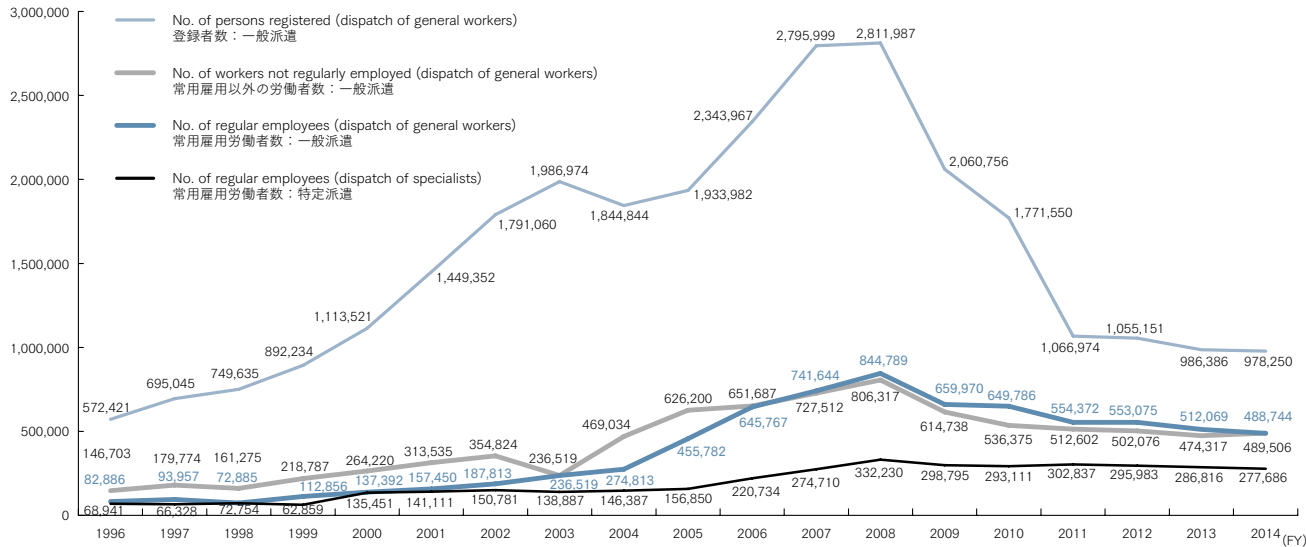

26. Trends in Number of Dispatched Workers 派遣労働者数の推移

Source: Released by Ministry of Health, Labour and Welfare, 2014

Note: Data for the number of workers not regularly employed is converted for comparison with regular employment data (total annual working hours by all workers not regularly employed are divided by total annual working hours per regular employee).