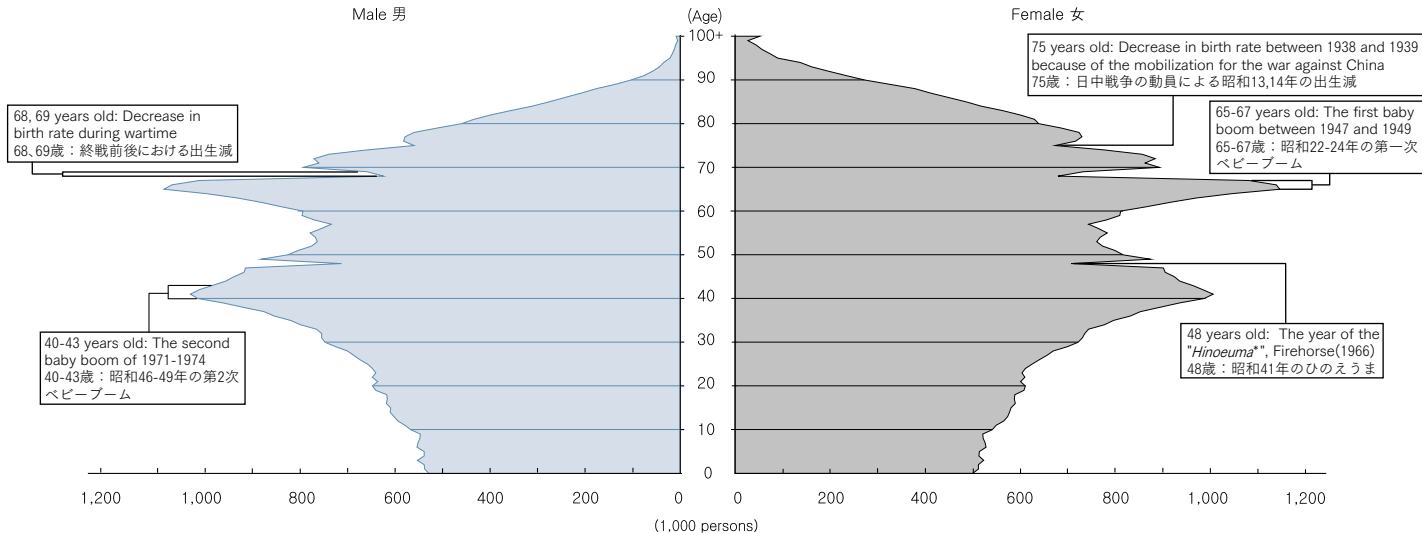

7. Population Pyramid (2014)

人口ピラミッド (2014年)

Source: Statistics Bureau, Ministry of Internal Affairs and Communications

- Notes: 1) *The Year of the Firehorse occurs every 60 years in the Eastern Zodiac. It is superstitiously believed that females born to this sign will create evil, and many people avoided having children in this year.
2) Comments on graph apply to both male and female.