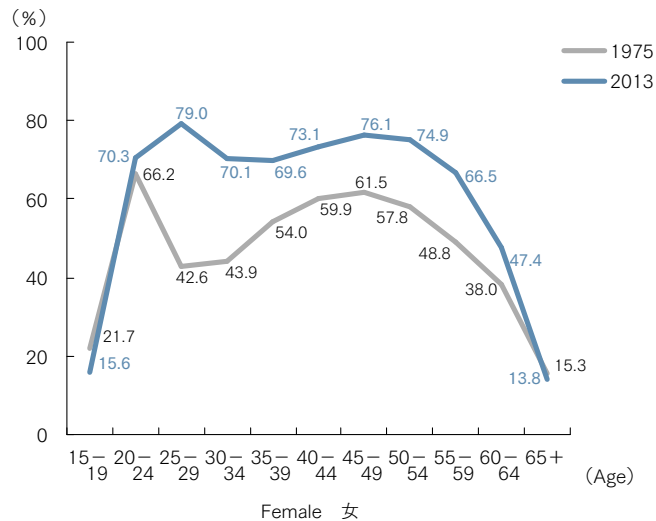

8. Labor Force Participation Rate by Sex and Age Group

性・年齢階級別労働力率の推移

Source: Statistics Bureau, Ministry of Internal Affairs and Communications, *Labour Force Survey*

Note: Labor force participation rate = (Labor force / Persons 15 years old and over) × 100