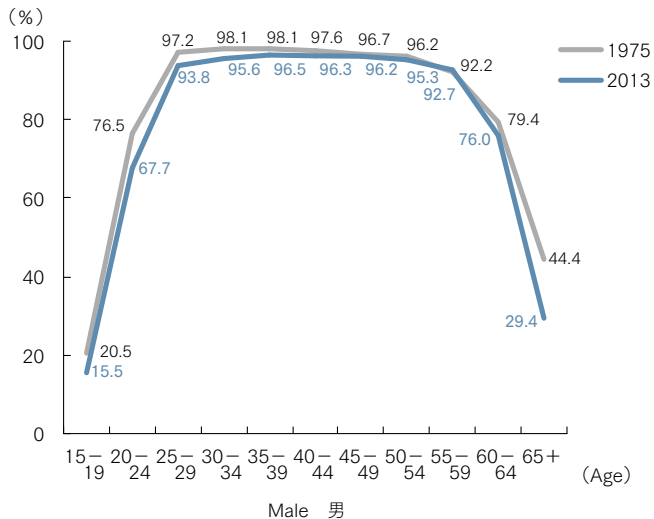

8. Labor Force Participation Rate by Sex and Age Group

性・年齢階級別労働力率の推移

Source: Statistics Bureau, Ministry of Internal Affairs and Communications, *Labour Force Survey*

Note: Labor force participation rate = (Labor force / Persons 15 years old and over) × 100