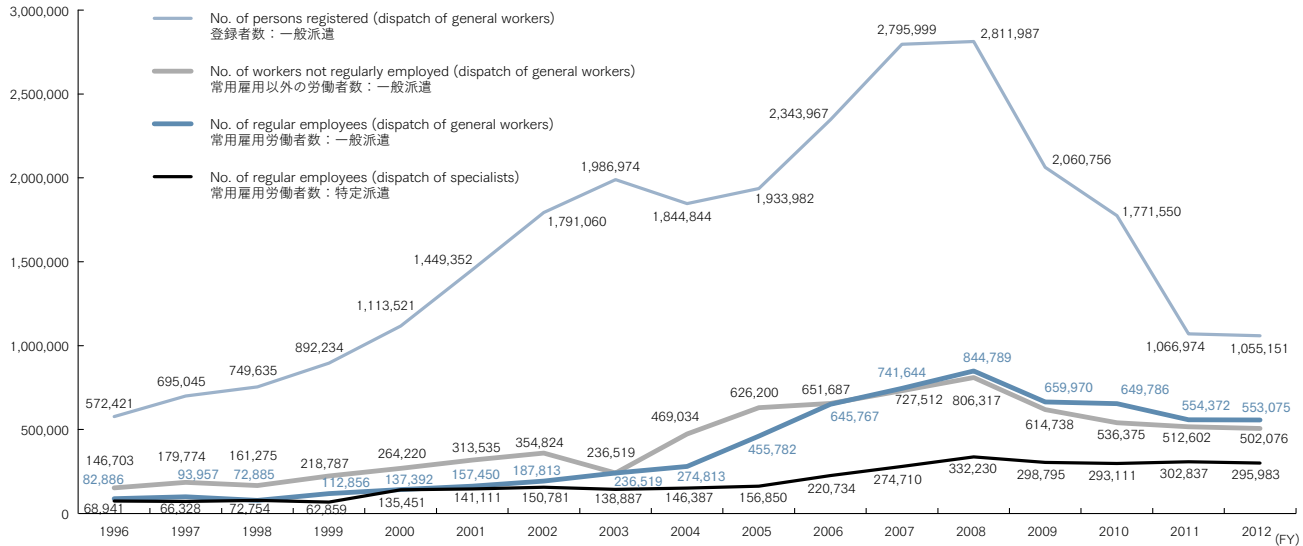

26. Trends in Number of Dispatched Workers 派遣労働者数の推移

Source: Released by Ministry of Health, Labour and Welfare, 2013

Note: Data for the number of workers not regularly employed is converted for comparison with regular employment data (total annual working hours by all workers not regularly employed are divided by total annual working hours per regular employee).