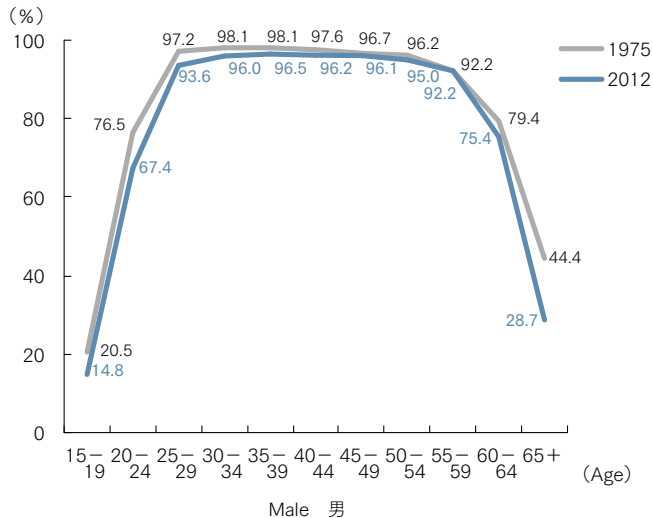

## 8. Labor Force Participation Rate by Sex and Age Group

### 性・年齢階級別労働力率の推移

Source: Statistics Bureau, Ministry of Internal Affairs and Communications, *Labour Force Survey*

Note: Labor force participation rate = (Labor force / Persons 15 years old and over) × 100