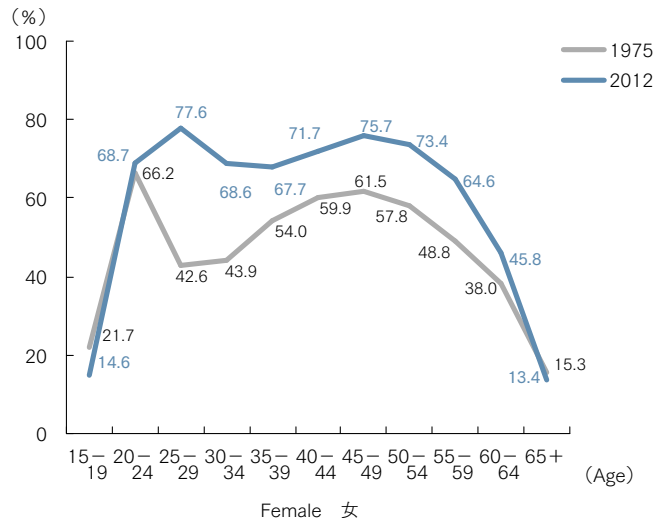

## 8. Labor Force Participation Rate by Sex and Age Group

### 性・年齢階級別労働力率の推移

Source: Statistics Bureau, Ministry of Internal Affairs and Communications, *Labour Force Survey*

Note: Labor force participation rate = (Labor force / Persons 15 years old and over) × 100