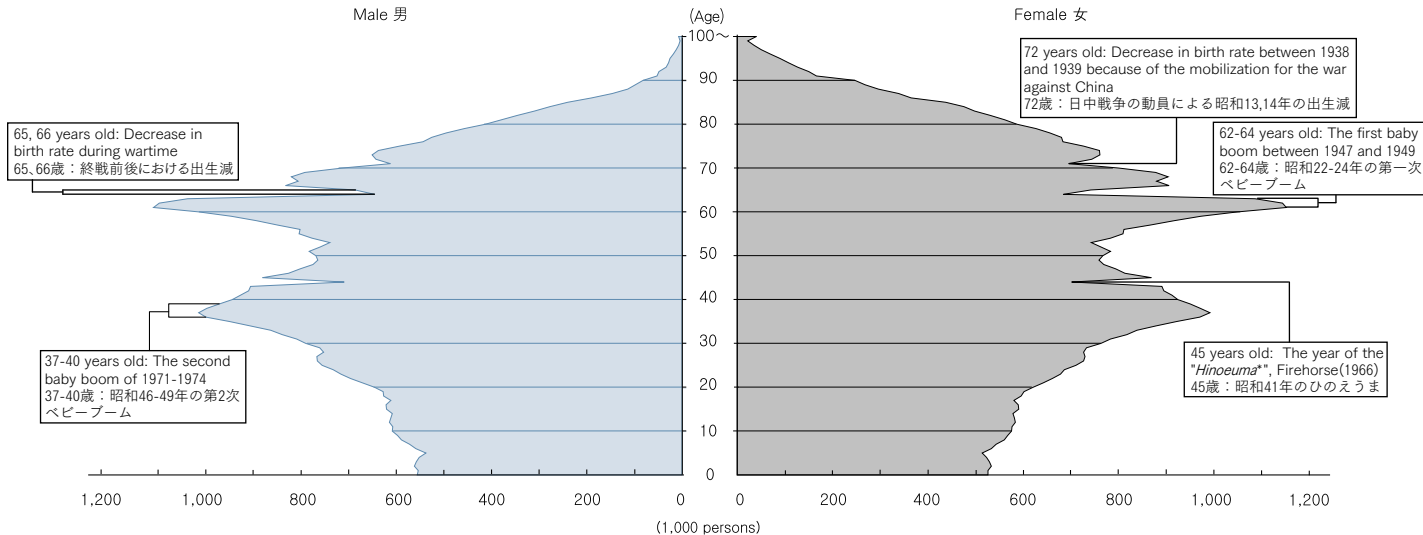

7. Population Pyramid (2011)

人口ピラミッド (2011年)

Source: Statistics Bureau, Ministry of Internal Affairs and Communications

Notes: 1) *The Year of the Firehorse occurs every 60 years in the Eastern Zodiac. It is superstitiously believed that females born to this sign will create evil, and many people avoided having children in this year.
2) Comments on graph apply to both male and female.