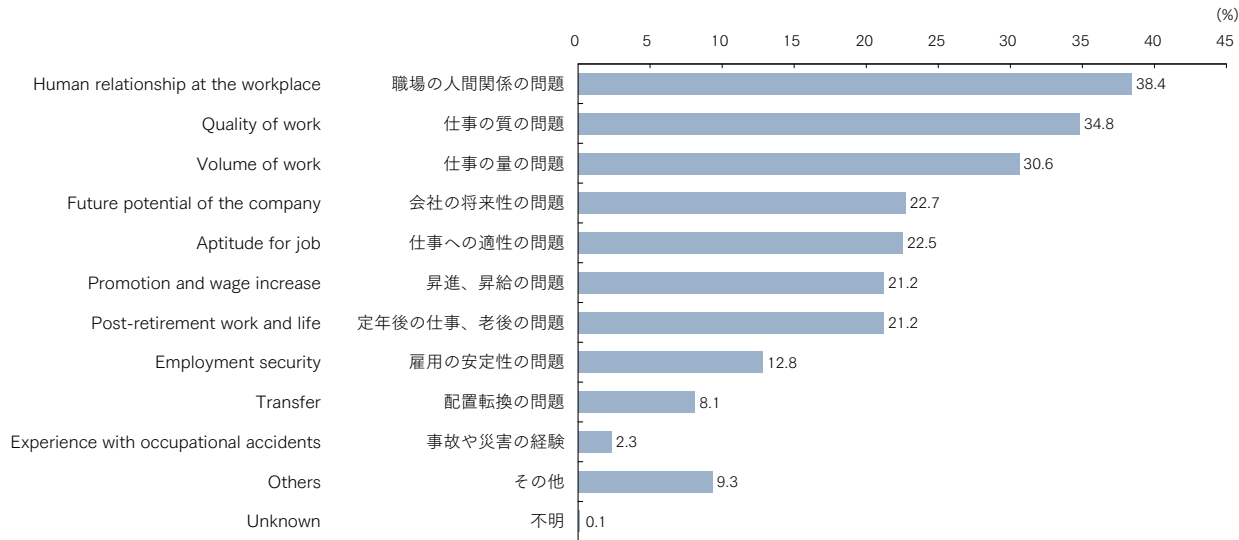

64. Source of Work-related Stress and Anxiety (Multiple Answers)

仕事や職業生活に関する強い不安・悩み・ストレスの内容（複数回答）

Source: Ministry of Health, Labour and Welfare, *Survey for labor health situation, 2007*

Note: Data shown refer to regular employees surveyed.